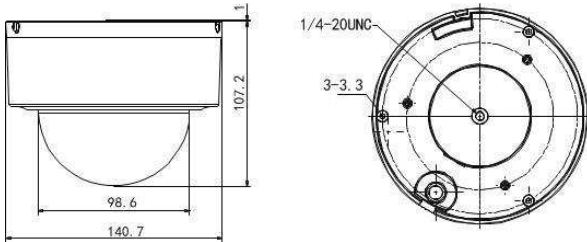

Order Models

DS-2DE3204W-DE

Dimensions

Accessories

Distributed by

Headquarters
No.555 Qianmo Road, Binjiang District,
Hangzhou 310051, China
T +86-571-8807-5998
overseasbusiness@hikvision.com

Hikvision Poland
T +48-22-460-01-50
poland@hikvision.com

Hikvision USA
T +1-909-895-0400
sales.usa@hikvision.com

Hikvision India
T +91-22-28469900
sales@pramahikvision.com

Hikvision UK
T +44-1628-9021-4
support.uk@hikvision.com

Hikvision Europe
T +31-23-5542770
saleseuro@hikvision.com

Hikvision Italy
T +39-0438-6902
info.it@hikvision.com

Hikvision Singapore
T +65-6684-4718
sg@hikvision.com

Hikvision Middle East
T +971-4-8816086
salesme@hikvision.com

Hikvision France
T +33(0)1-85-330-444
info.fr@hikvision.com

Hikvision Oceania
T +61-2-8599-4233
salesau@hikvision.com

Hikvision Russia
T +7-495-669-67-99
saleru@hikvision.com

Hikvision Spain
T +34-91-737-16-55
info.es@hikvision.com

Hikvision Hong Kong
T +852-2151-1761